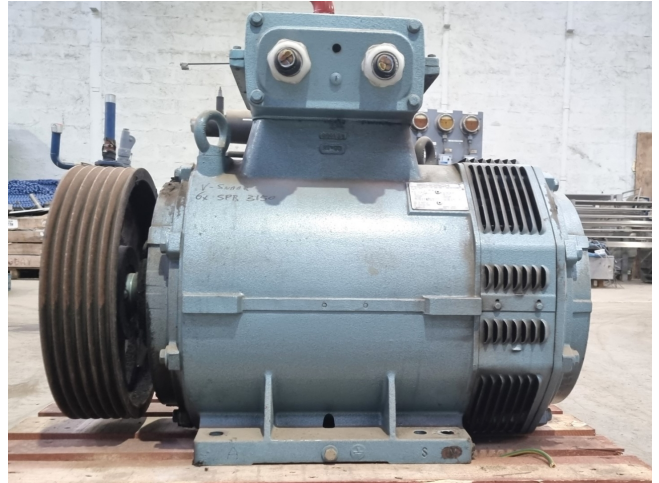

Schorch KN7280M-BB0-1BH-Z

Specifications

Marka	Schorch
Rodzaj	KN7280M-BB0-1BH-Z
kW	132
RPM	1475
Size & Weight	1000x600x800 mm (LxWxH)
Remarks	Y.o.b. 2000
Stock	1

Description

Used Schorch KN7280M-BB0-1BH-Z

Used Schorch KN7280M-BB01BH-Z electromotor. 132kW at 50Hz and 1475 RPM. 60Hz 152kW at 1775 RPM.

"*Why choose for HOSBV? Were not only the largest used refrigeration specialist in Europe, but also, we deliver all equipment including an extensive test, warranty and industrial cleaning. Optional we can arrange shipment and export documents."